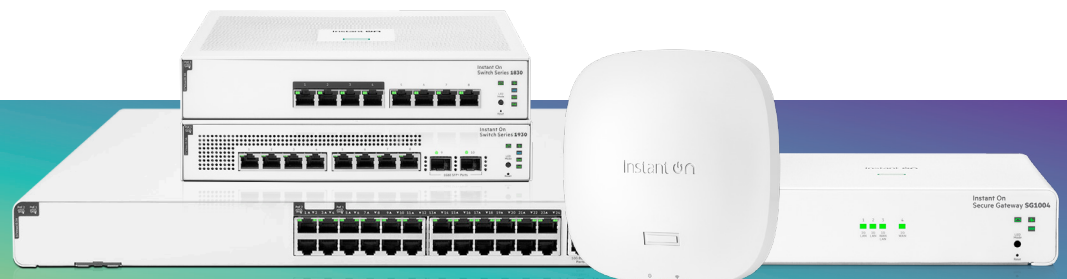

RETAIL

The in-store experience

Network connectivity and security are critical for retail business operations. The in-store network is vital to staff and shoppers alike, providing seamless transactions on Point-of-Sale (PoS) systems, reliable guest access for customers, and secure inventory and payroll processing.

The HPE Networking Instant On Secure Gateway SG1004 serves as the first point of defense for your network, providing reliable networking, optimized performance, and peace of mind—all while staying within budget.

Connecting the Instant On AP21 access points provide reliable Wi-Fi 6 connectivity for an enhanced customer experience. Pair it with the Instant On 1830 or the 1930 8-port switches to power wired devices like POS systems, security cameras, and printers.

Using interactive digital signage to connect with customers? The Instant On 1960 24-port switches ensure high-speed connectivity for media servers that connect IPTV and digital signs.

Instant On's cost-effective, easy-to-manage solutions are designed to meet the mobile, IoT, and security demands of modern retail. Manage everything via the Instant On cloud portal right from the palm of your hand.

Want to build brand awareness with exclusive deals and ads? Instant On supports internal and external captive portals to provide open or password-protected access to your business' Wi-Fi network.