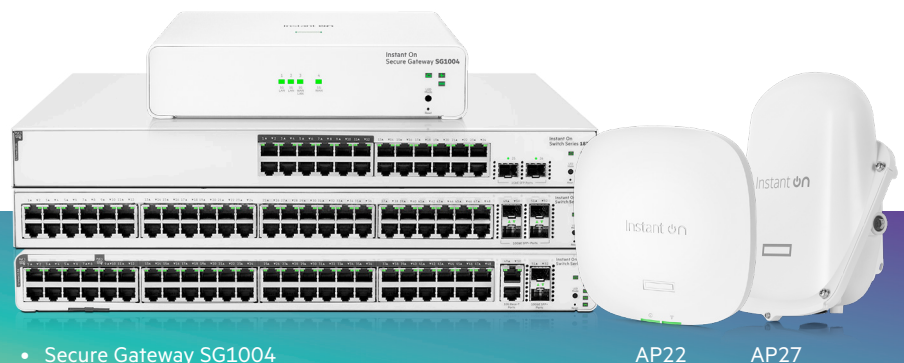

- Secure Gateway SG1004
- 1830 24G 12p Class4 PoE 2SFP 195W Switch
- 1930 48G 4SFP/SFP+ Switch
- 1960 48G 40p Class4 8p Class6 PoE 2XGT 2SFP+ 600W Switch

AP22

AP27