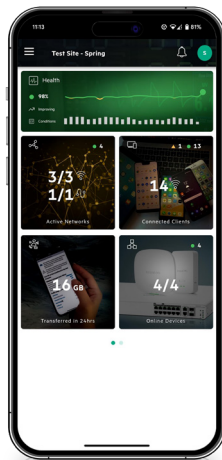

Meet the mobile app

Network setup, monitoring and management has never been easier. With the Instant On mobile app and an iOS- or Android-enabled smart device, you can set up your network in minutes and manage it all from the palm of your hand.