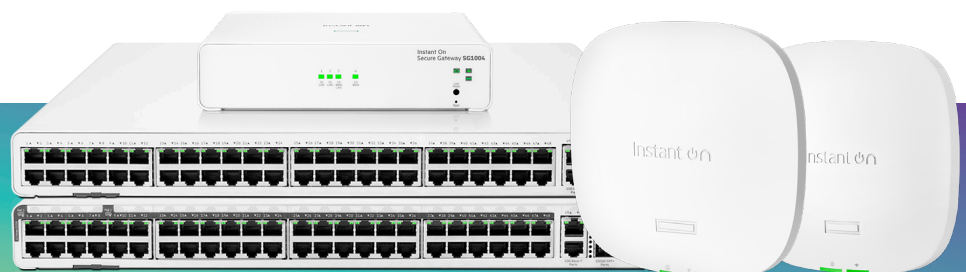

- Secure Gateway SG1004
- 1960 48-Port Switches

AP25

AP32